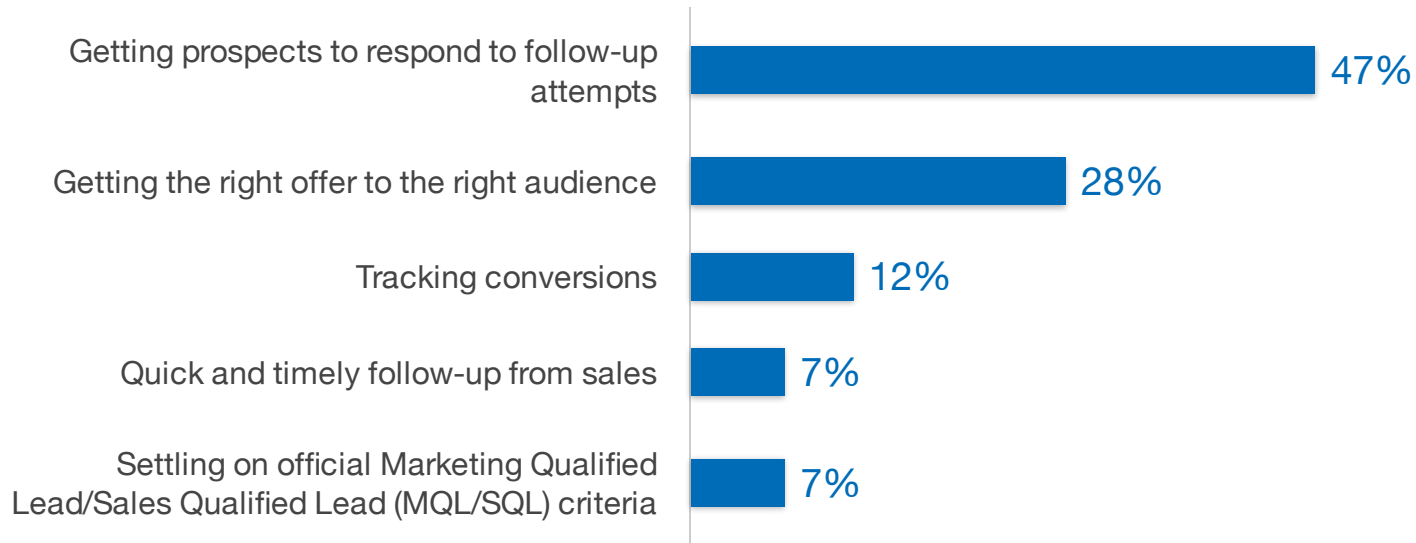

## What is your biggest LEAD CONVERSION challenge?

Source: TechValidate survey of 43 users of Frost & Sullivan

✓ Validated

Published: Jun. 11, 2019 TVID: 977-4B0-09D

TechValidate  
by SurveyMonkey