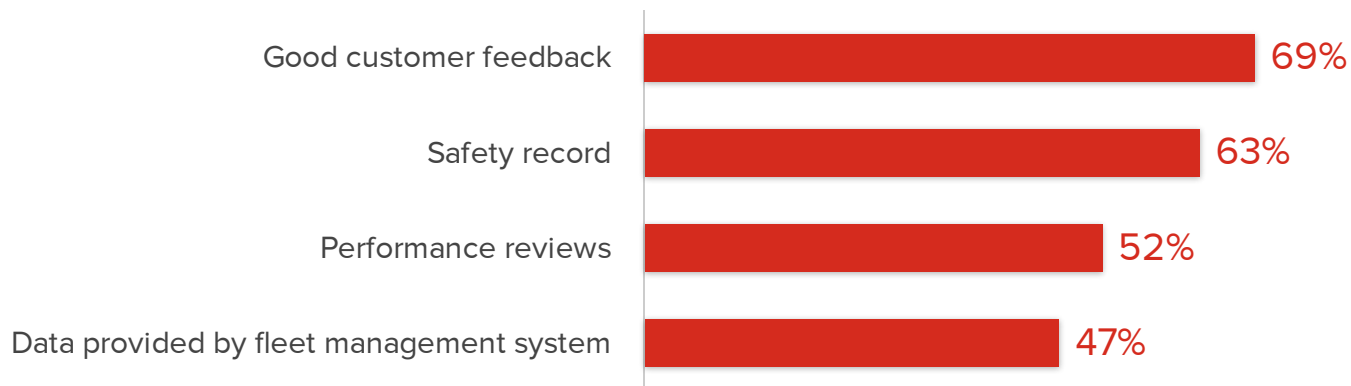

How do you identify excellent performance among your company's drivers?

Source: TechValidate survey of 362 users of Verizon Connect

Published: Sep. 11, 2018 TVID: 7BE-403-672

TechValidate
by SurveyMonkey