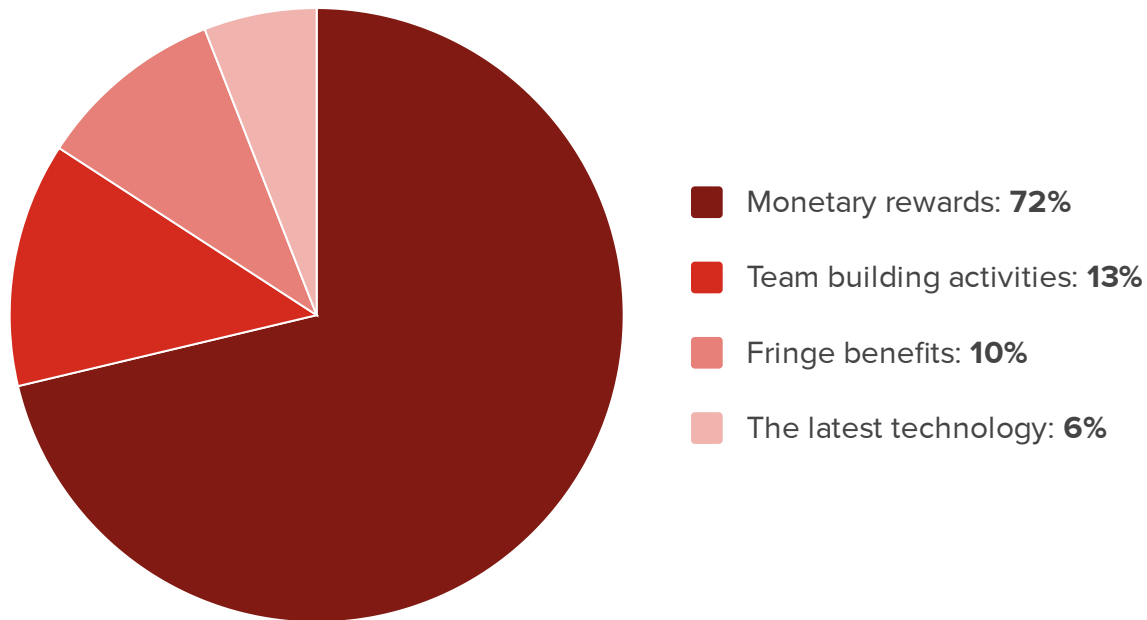

In your experience, what has the biggest impact on driver motivation?

Source: TechValidate survey of 324 users of Verizon Connect

Validated Published: Sep. 11, 2018 TVID: 0FF-77A-B95

TechValidate  
by SurveyMonkey