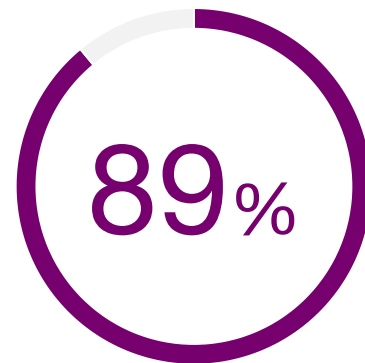

ENTRUST IDENTITY CUSTOMER STATISTIC

89% of surveyed organizations would recommend Entrust Identity based on customer service.

Source: TechValidate survey of 106 users of Entrust Identity

✓ Validated

Published: Jul. 8, 2021 TVID: 703-77E-A7C