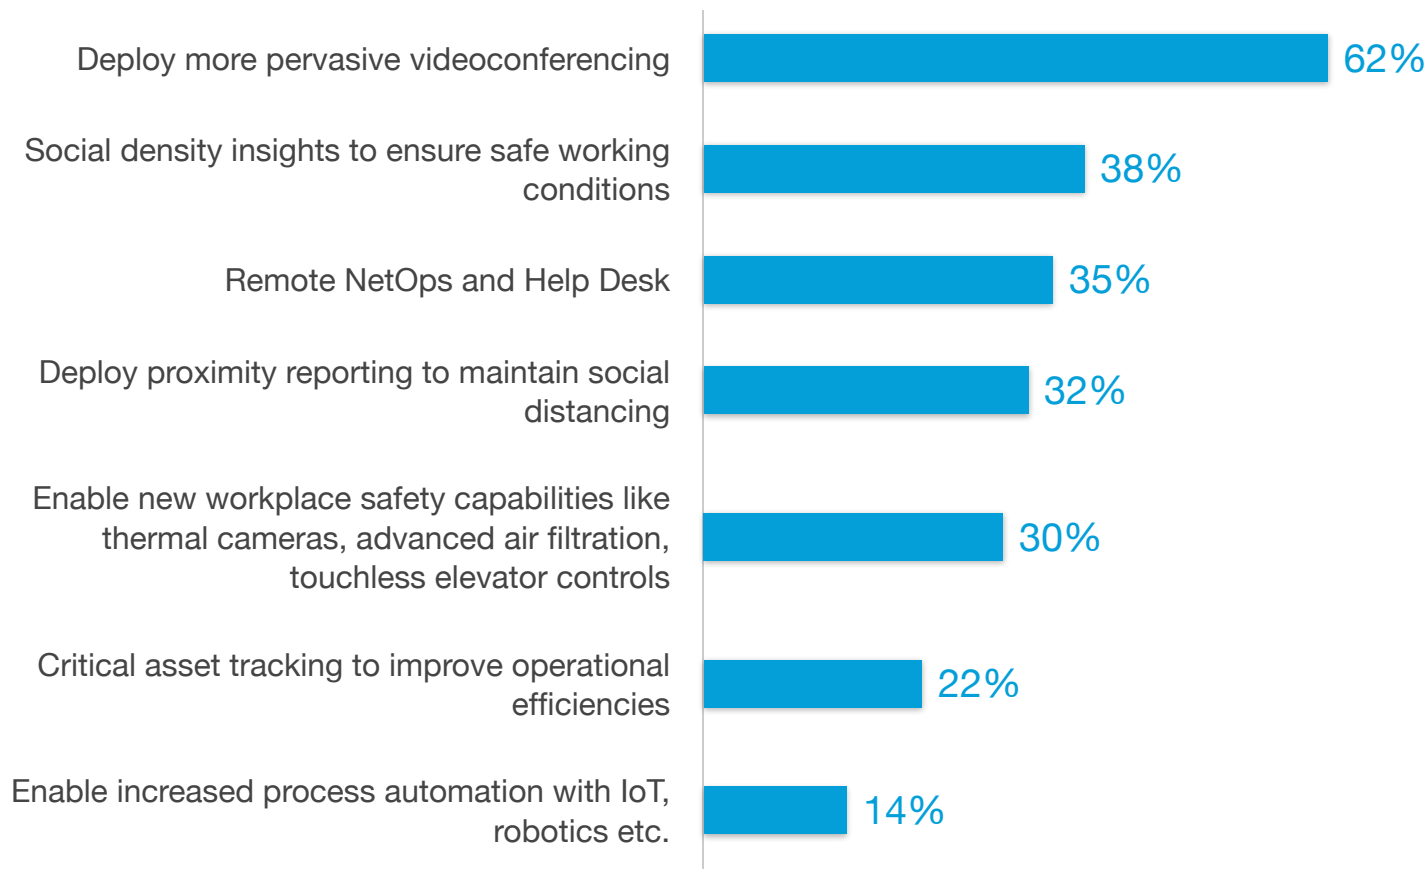

How are you preparing the network to keep employees safe, healthy, and productive when they return to campus?

Source: TechValidate survey of 247 users of Cisco's enterprise networking solutions

TechValidate
by SurveyMonkey