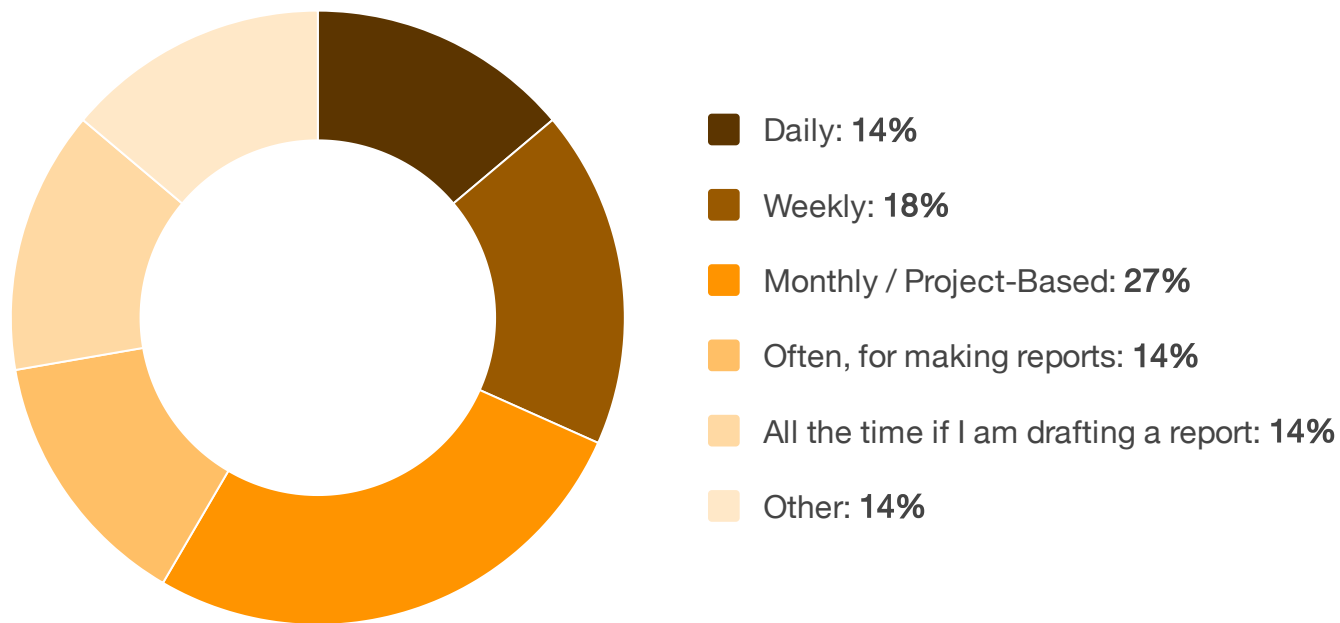

Research Managers and Researchers

How often do you use SciVal?

Source: TechValidate survey of 22 users of Elsevier's SciVal. Sample comprised of Research Managers and Researchers at research organizations.

ELSEVIER

TechValidate
by SurveyMonkey

✓ Validated

Published: Feb. 2, 2017 TVID: 391-DE7-66A