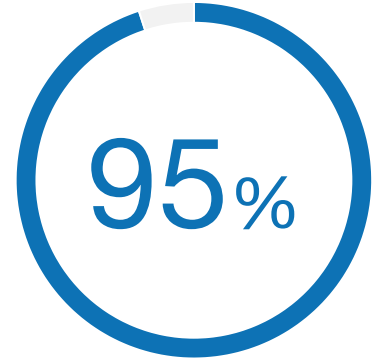

DELL CUSTOMER SATISFACTION

95% of surveyed organizations are likely to recommend Dell Partner Software.*

Source: TechValidate survey of 110 users

Published: Oct. 12, 2020 TVID: C88-714-146

 Dell Technologies

TechValidate
by SurveyMonkey

*Based on respondents who rated their likelihood to recommend as 7 or higher on a scale of 0 to 10.