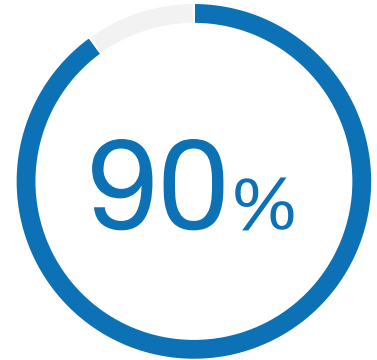

DELL PARTNER SOFTWARE CUSTOMER STATISTIC

90% of surveyed organizations agreed **“My Dell Partner Software Sales Representative is a trusted advisor/resource for my educational software licensing requirements.”**