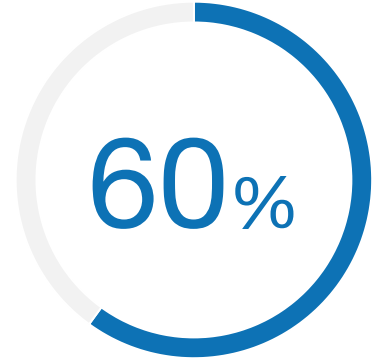

DELL PARTNER SOFTWARE CUSTOMER STATISTIC

60% of surveyed organizations identified one of their key concerns to be addressing malware and ransomware risks.

Source: TechValidate survey of 10 users of Dell Partner Software