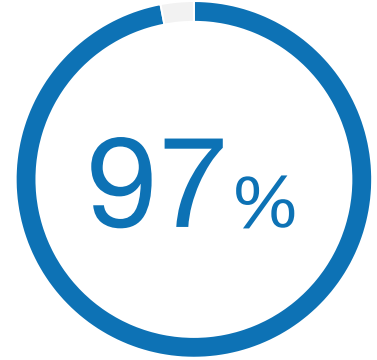

DELL CUSTOMER STATISTIC

97% of surveyed organizations rate Dell's timely response as better compared to other vendors.

Source: TechValidate survey of 33 users of Dell

✓ Validated

Published: Feb. 10, 2021 TVID: 629-1E8-0BE