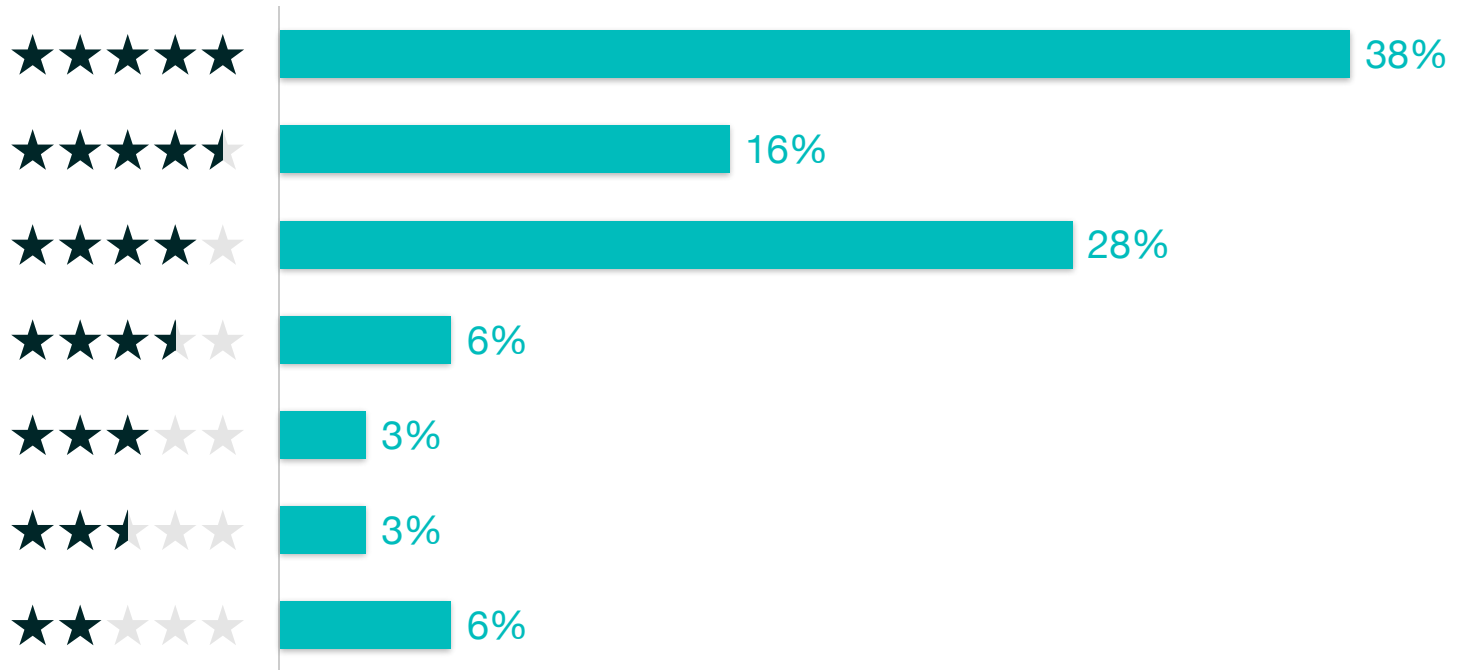

How would you rate DataCore SDS?

Source: TechValidate survey of 32 users of SANsymphony™

✓ Validated

Published: Jun. 21, 2019 TVID: 2CD-909-B33

TechValidate
by SurveyMonkey