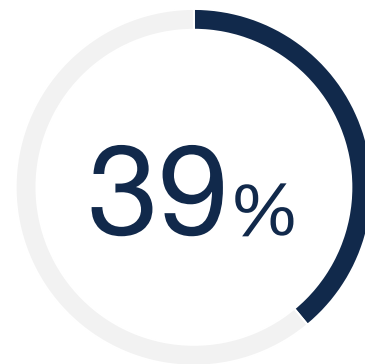

CYBERGRX CUSTOMER STATISTIC

39% of surveyed IT organizations use CyberGRX for “proactively sharing our CyberGRX assessment with customers who send us assessment requests outside of CyberGRX.”

Source: TechValidate survey of 112 users of CyberGRX