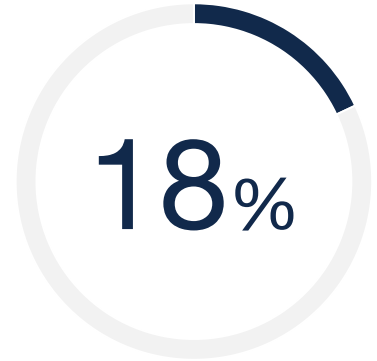

CYBERGRX CUSTOMER STATISTIC

18% of surveyed IT organizations use CyberGRX for “utilizing CyberGRX assessment and profile insights to prioritize improvements to our program.”

Source: TechValidate survey of 112 users of CyberGRX