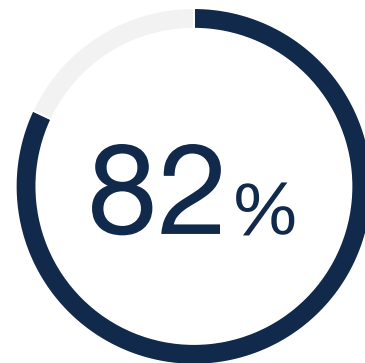

CYBERGRX CUSTOMER STATISTIC

82% of surveyed IT organizations realized a return on their investment from CyberGRX within the first year.

Source: TechValidate survey of 33 users of CyberGRX

✓ Validated

Published: Dec. 9, 2021 TVID: 5B2-D35-739