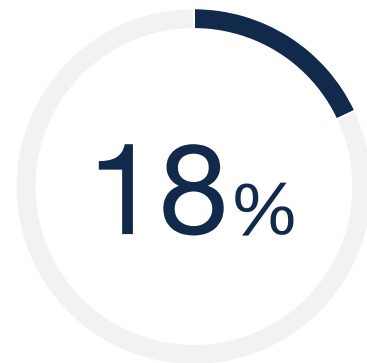

CYBERGRX CUSTOMER STATISTIC

18% of surveyed IT organizations use CyberGRX for “utilizing CyberGRX assessment and profile insights to prioritize improvements to our program.”

Source: TechValidate survey of 112 users of CyberGRX