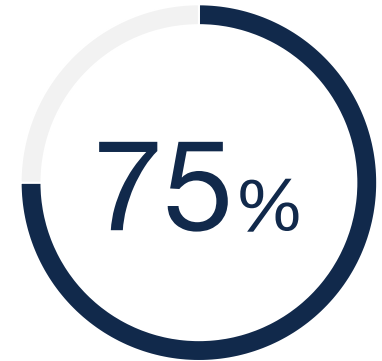

Challenges with cyber risk assessments

Prior to using CyberGRX, the biggest challenge for 75% of surveyed IT organizations was spending too much time completing bespoke assessments.

Source: TechValidate survey of 159 users of CyberGRX