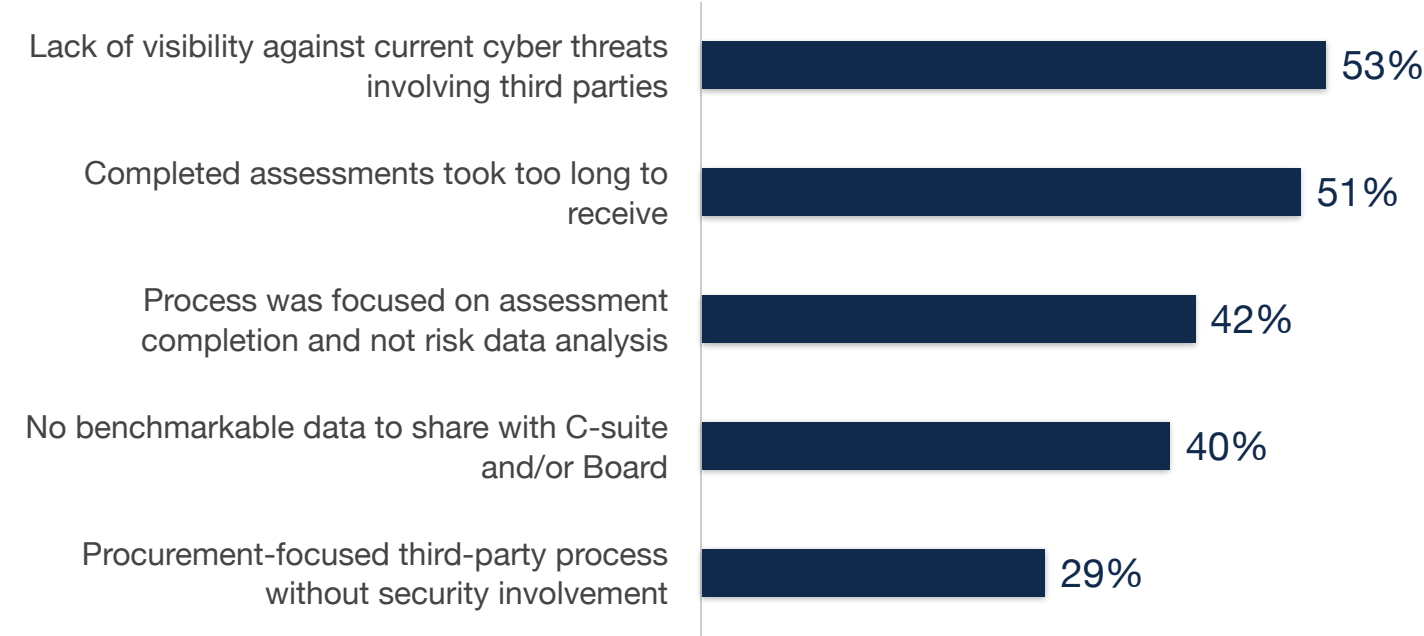

What were the key pain points experienced prior to using CyberGRX?

Source: TechValidate survey of 45 users of CyberGRX

Published: Sep. 11, 2022 TVID: C90-C16-72F

TechValidate
by SurveyMonkey