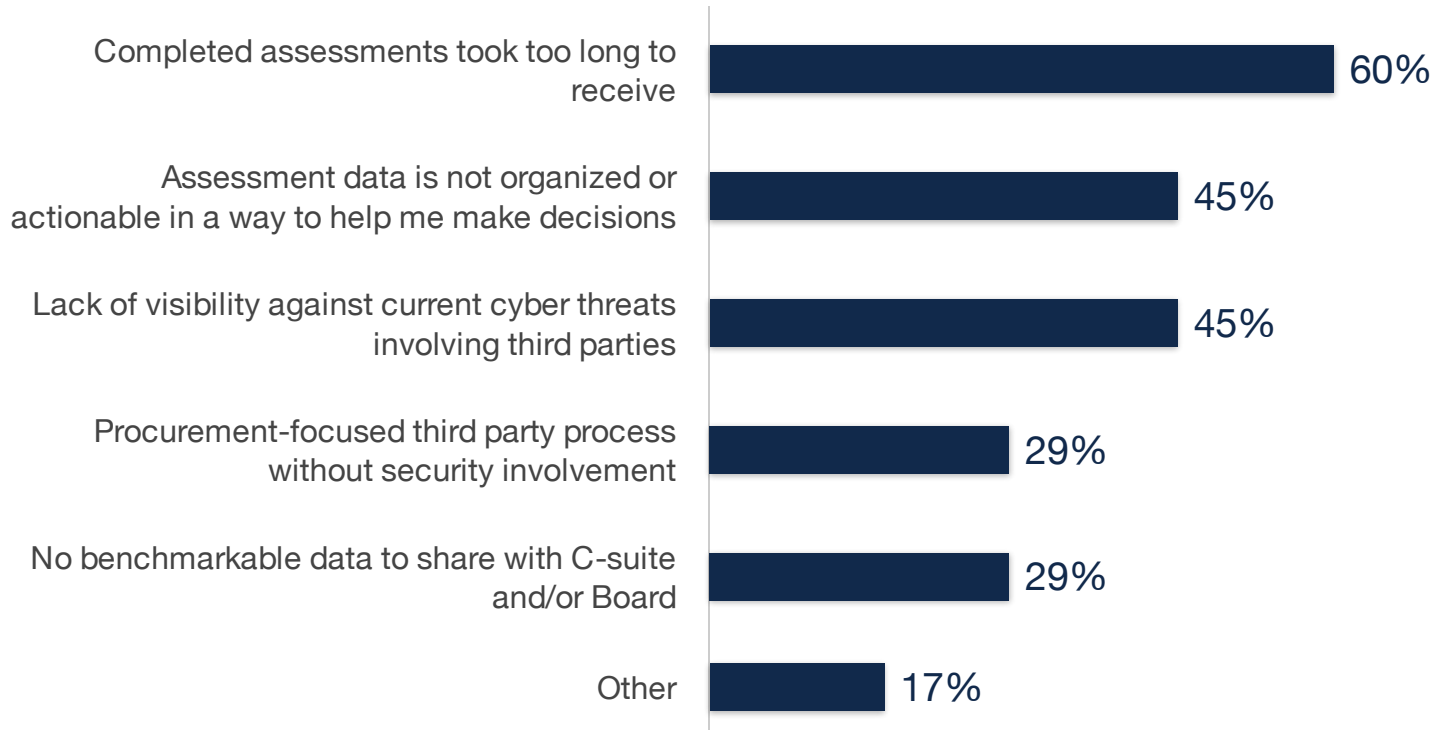

Surveyed IT professionals experienced the following key pain points prior to using CyberGRX:

Source: TechValidate survey of 42 users of CyberGRX

✓ Validated

Published: Jan. 10, 2022 TVID: 6B3-CAD-BC2

TechValidate
by SurveyMonkey