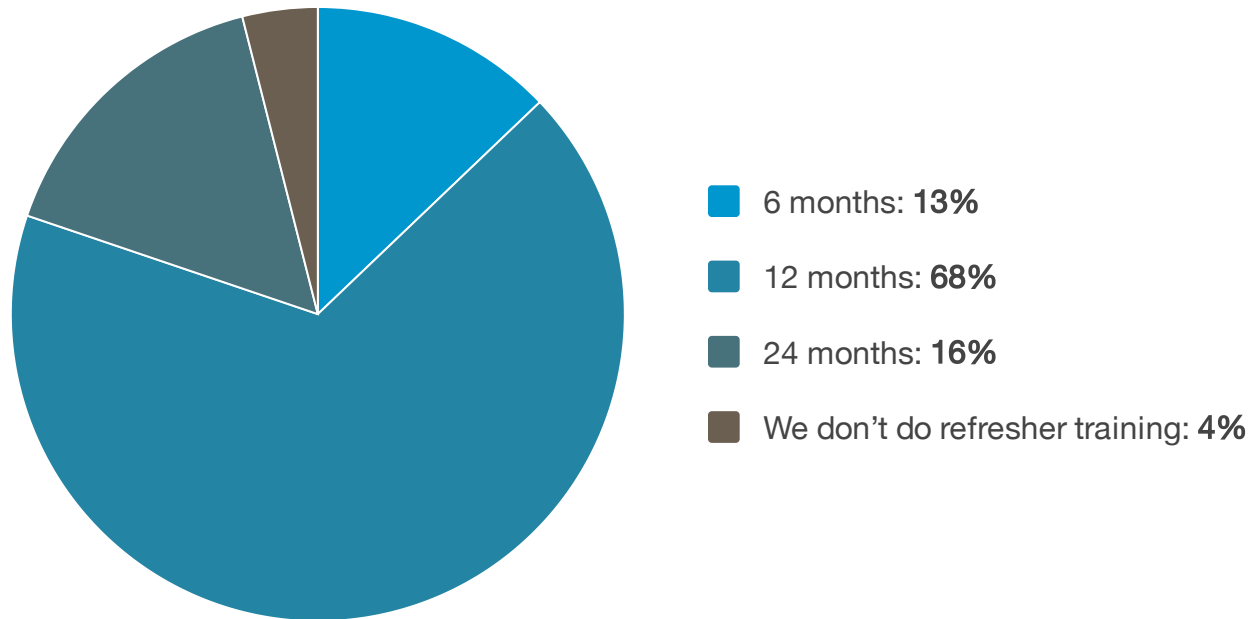

Refresher Frequency

How often do you provide refresher training to your staff?

Source: TechValidate survey of 965 users of Crisis Prevention Institute

TechValidate
by SurveyMonkey