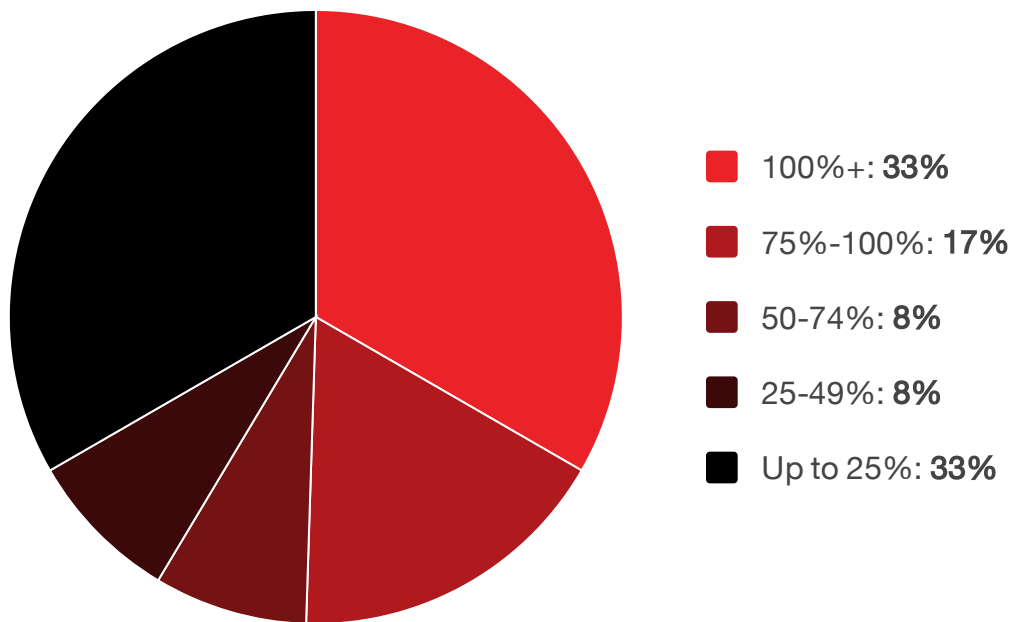

Couchbase Increases Query Performance for the Global 2000

When asked how much they increased query performance since working with Couchbase, Global 2000 organizations said:

Source: TechValidate survey of 12 users of Couchbase. Sample comprised of Fortune 500, Global 500, Large Enterprise, and S&P 500 organizations.