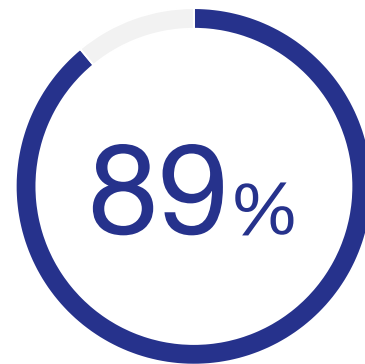

ATLASSIAN CUSTOMER STATISTIC

89% of surveyed IT organizations
said they use Jira Software and
Confluence together.

Source: TechValidate survey of 1239 users of Atlassian

✓ Validated

Published: Nov. 17, 2020 TVID: B87-B23-899