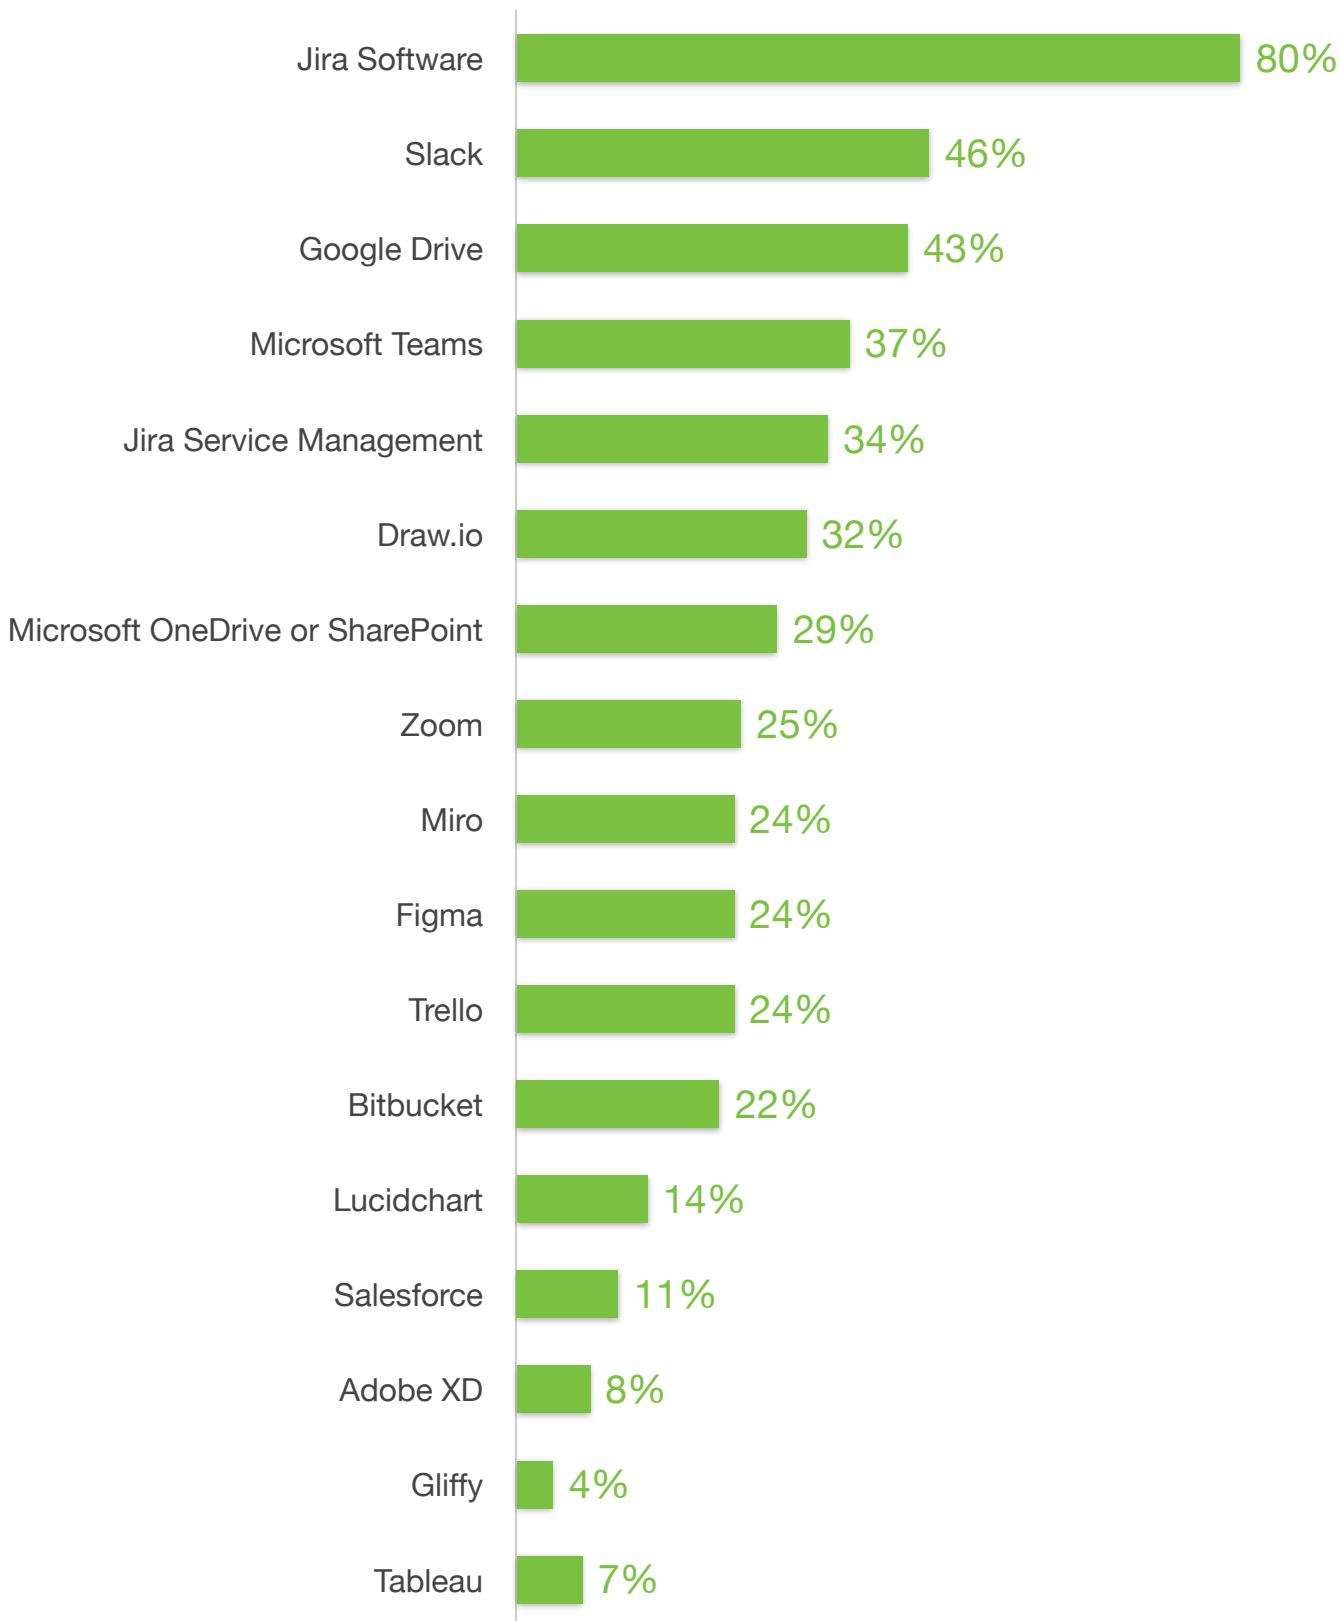

Please select all the tools you use with Confluence.

Source: TechValidate survey of 287 users of Confluence

TechValidate
by SurveyMonkey

Validated

Published: Jan. 16, 2023 TVID: D8E-42B-DE9