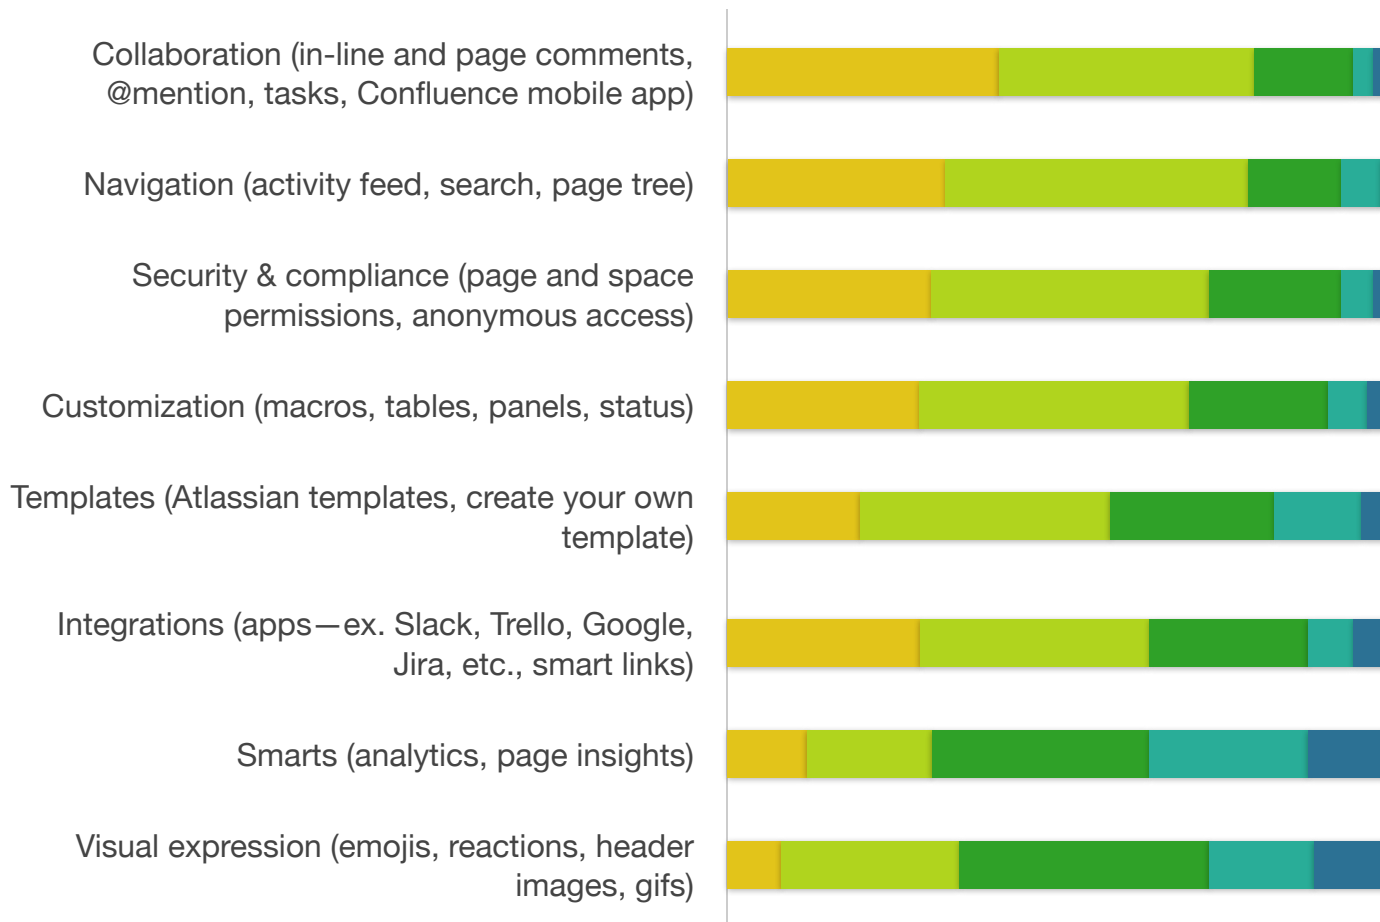

How much do you value or use the following feature sets in Confluence?

Most valued Highly valued Somewhat valued Least valued Not valued

Source: TechValidate survey of 258 users of Confluence

TechValidate
by SurveyMonkey