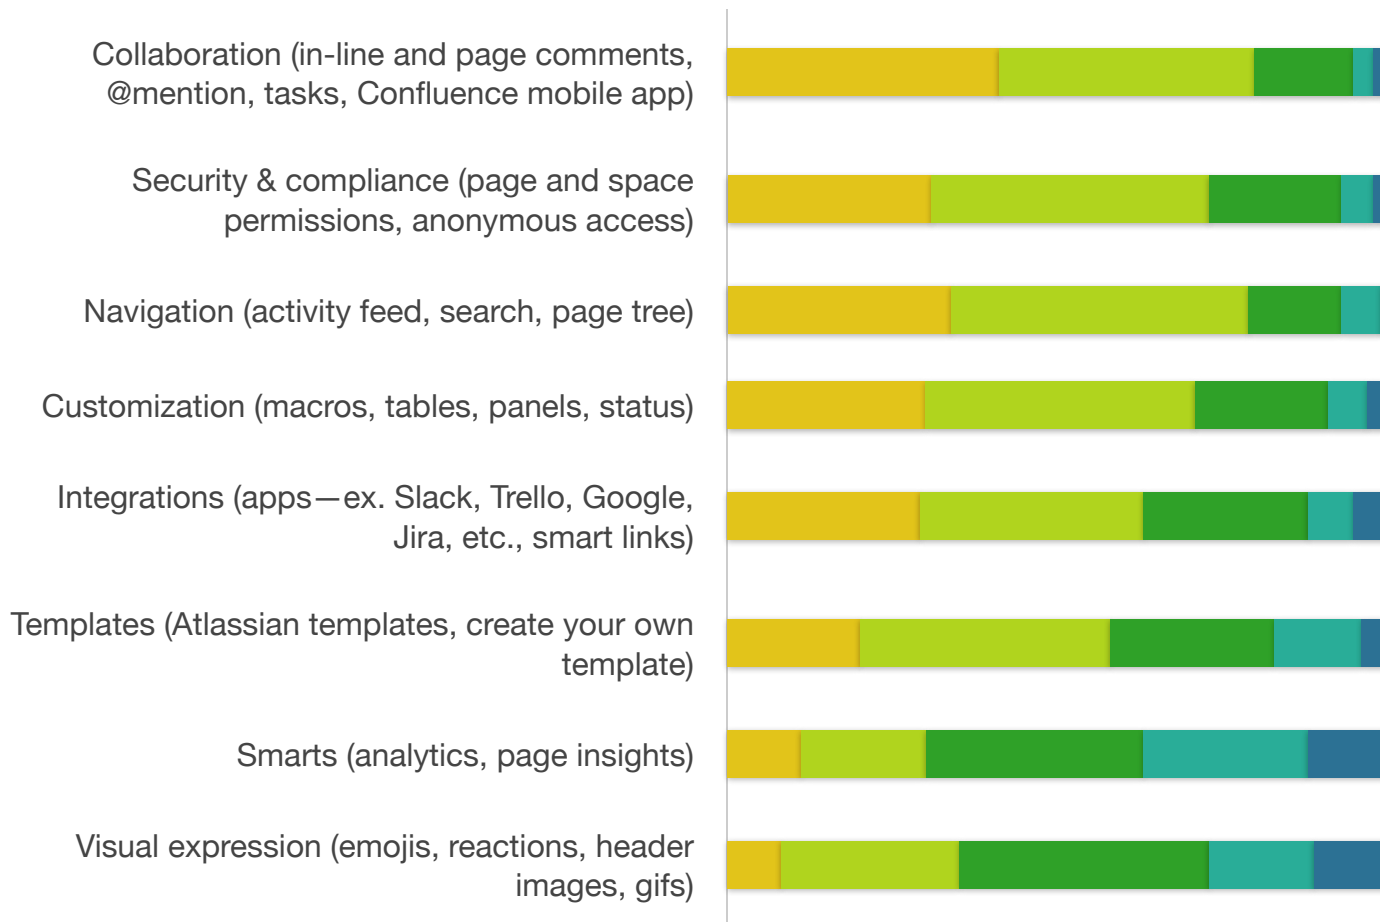

How much do you value or use the following feature sets in Confluence?

Most valued Highly valued Somewhat valued Least valued Not valued

Source: TechValidate survey of 254 users of Confluence

TechValidate
by SurveyMonkey