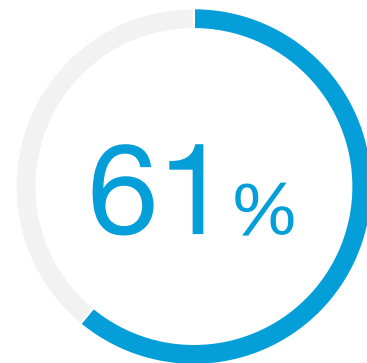

CISCO UMBRELLA CUSTOMER STATISTIC

61% of surveyed IT organizations, when asked how Umbrella security protection impacted performance, said “Umbrella delivers significantly or moderately faster connections.”