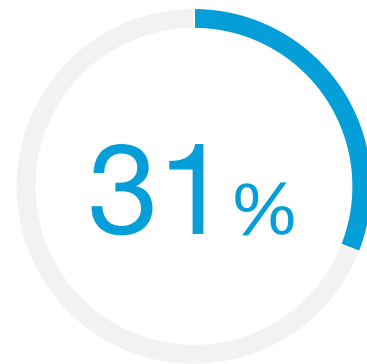

CISCO UMBRELLA CUSTOMER STATISTIC

Over 30% of respondents  
compressed remediation time by  
90% or more with Umbrella.

Source: TechValidate survey of 155 users of Cisco Umbrella

✓ Validated

Published: Jul. 17, 2017 TVID: 687-4C0-BDD