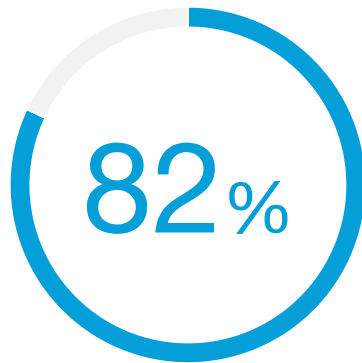

CISCO STEALTHWATCH CUSTOMER STATISTIC

82% of surveyed organizations are using Cisco Security's ISE (Identity Services Engine) product in addition to Cisco Secure Network Analytics.

Source: TechValidate survey of 260 users of Cisco Stealthwatch