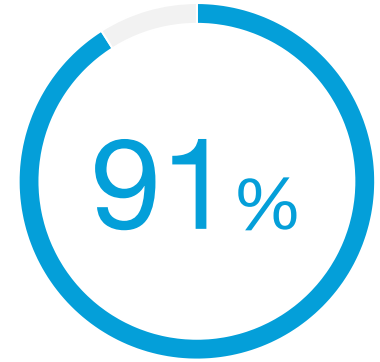

Stealthwatch Easy To Integrate

91% of surveyed customers either agree, strongly agree or very strongly agree that Stealthwatch is open and easy to integrate.

Source: TechValidate survey of 273 users of Cisco Stealthwatch