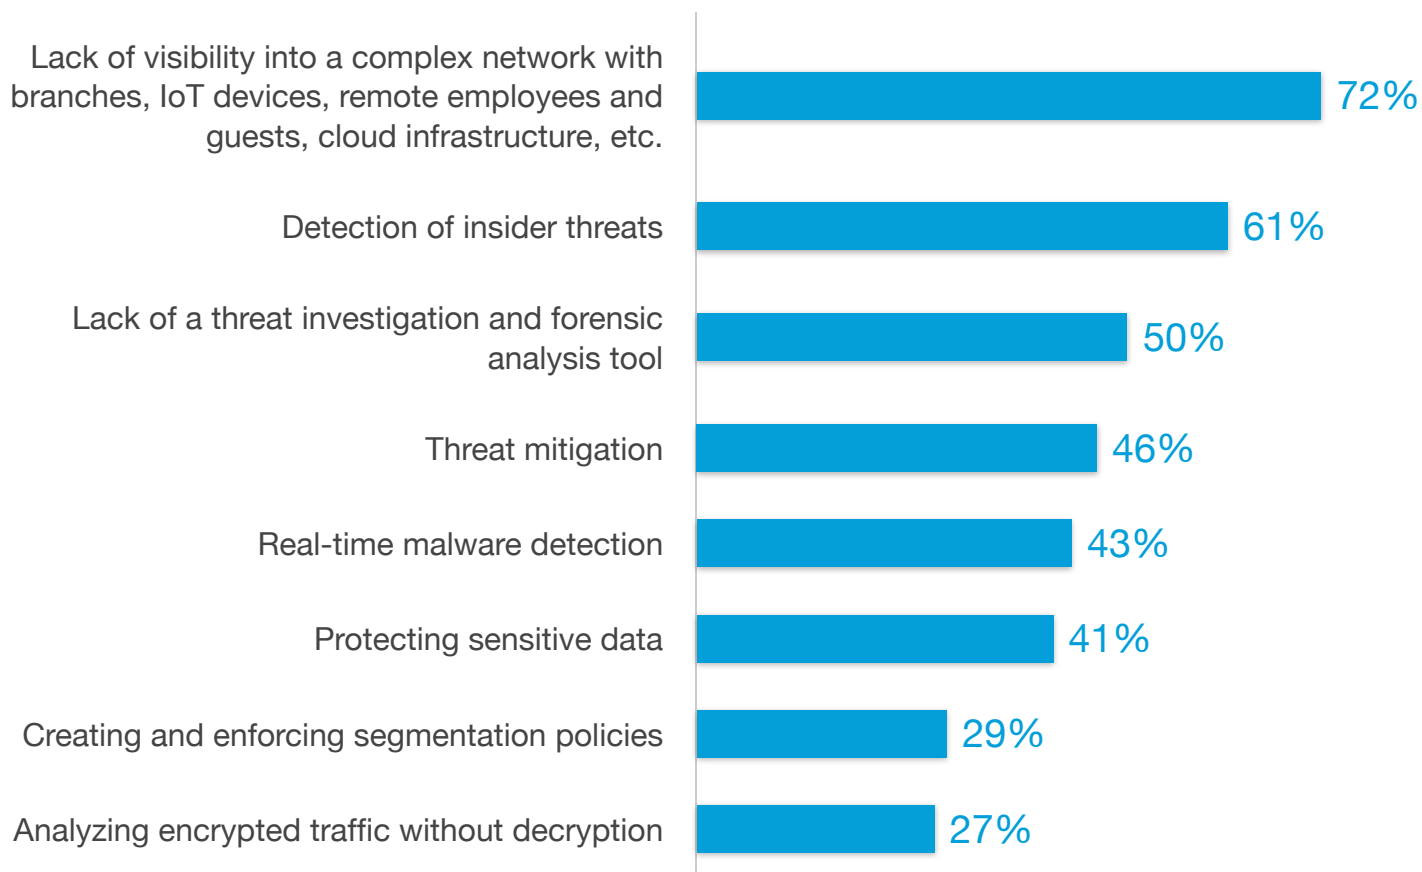

## Challenges faced by customers before deploying Cisco Stealthwatch.

Source: TechValidate survey of 290 users of Stealthwatch Enterprise

✓ Validated

Published: May. 28, 2018 TVID: CDF-F39-55A

TechValidate  
by SurveyMonkey