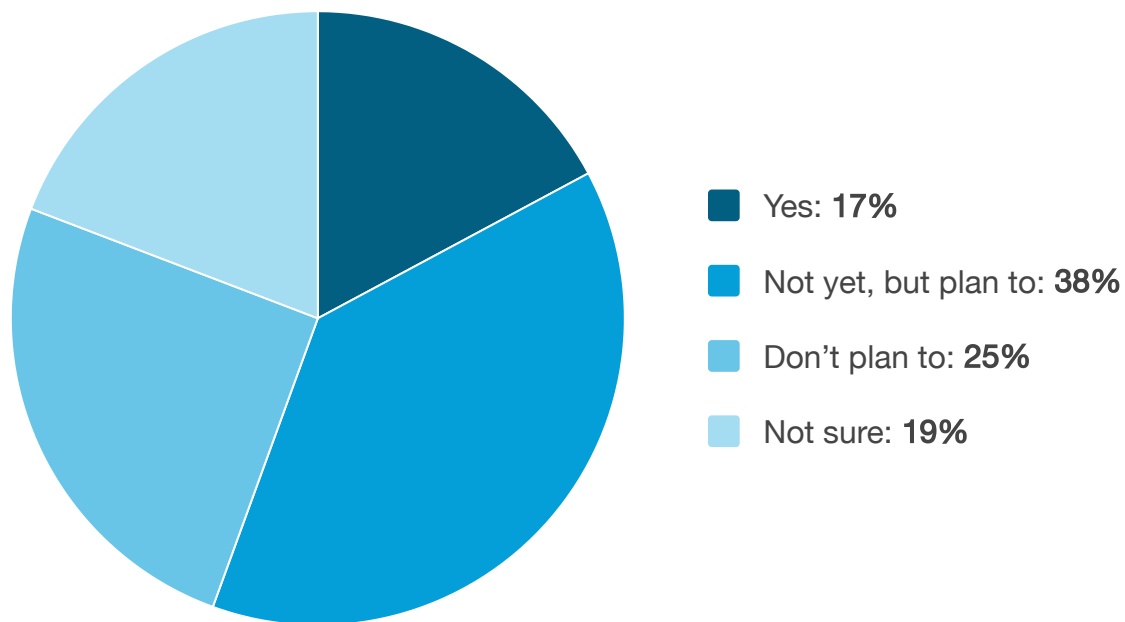

Has your organization integrated Stealthwatch with the Cisco Identity Services Engine (ISE) for improved visibility and security?

Source: TechValidate survey of 287 users of Cisco Stealthwatch

✓ Validated