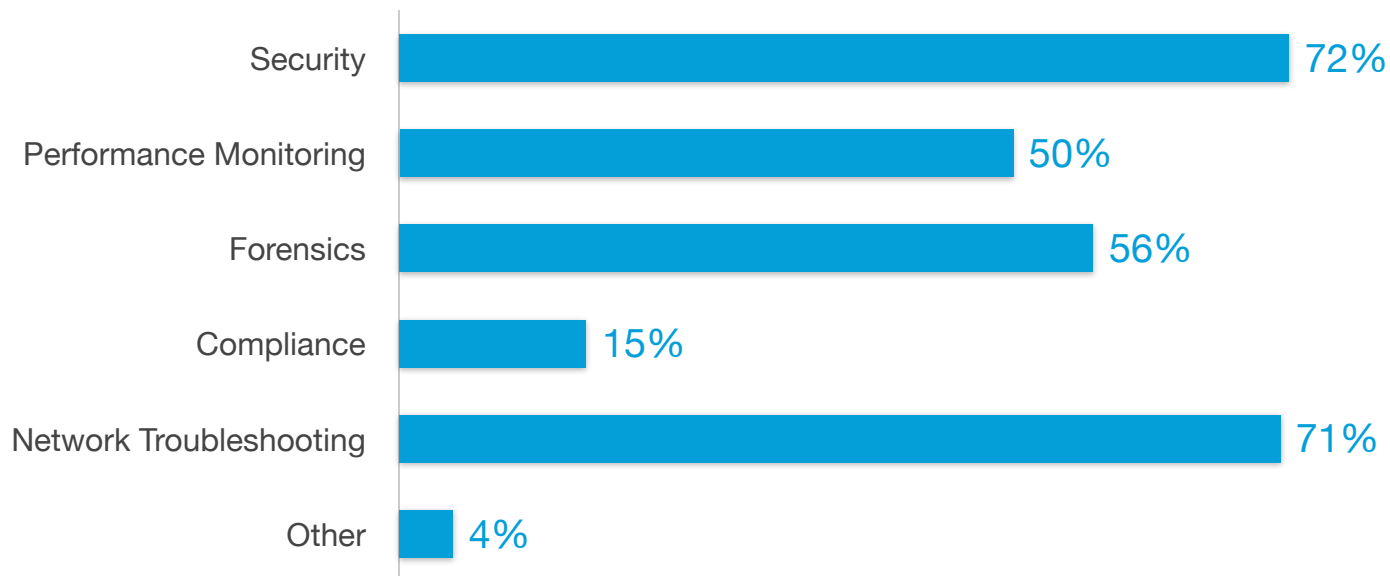

Stealthwatch being used for.....

Stealthwatch's user/host-level information is critical for?

Source: Survey of 96 users of Cisco Stealthwatch

✓ Validated

Published: Jan. 10, 2017 TVID: 6E5-20A-ED0

TechValidate
by SurveyMonkey