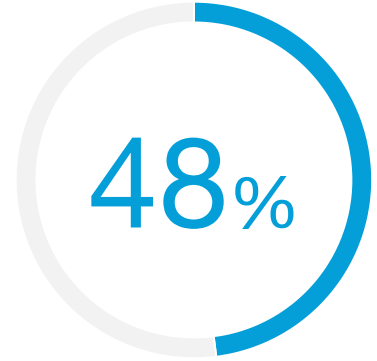

CISCO AMP FOR ENDPOINTS CUSTOMER STATISTIC

48% of surveyed customers are using Cisco's ISE (Identity Services Engine) in addition to Cisco AMP for Endpoints.

Source: TechValidate survey of 324 users of Cisco AMP for Endpoints