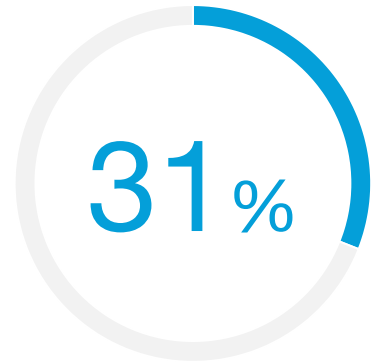

CISCO IDENTITY SERVICES ENGINE CUSTOMER STATISTIC

31% of surveyed IT organizations  
evaluated ForeScout before  
purchasing ISE.

Source: TechValidate survey of 231 users of Cisco Identity Services Engine