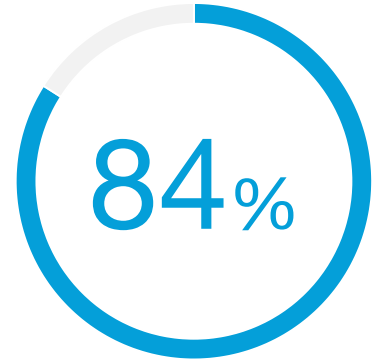

CISCO IDENTITY SERVICES ENGINE (ISE) CUSTOMER SATISFACTION

84% of surveyed IT organizations are likely to recommend Cisco Identity Services Engine (ISE).*

Source: TechValidate survey of 610 users

Validated