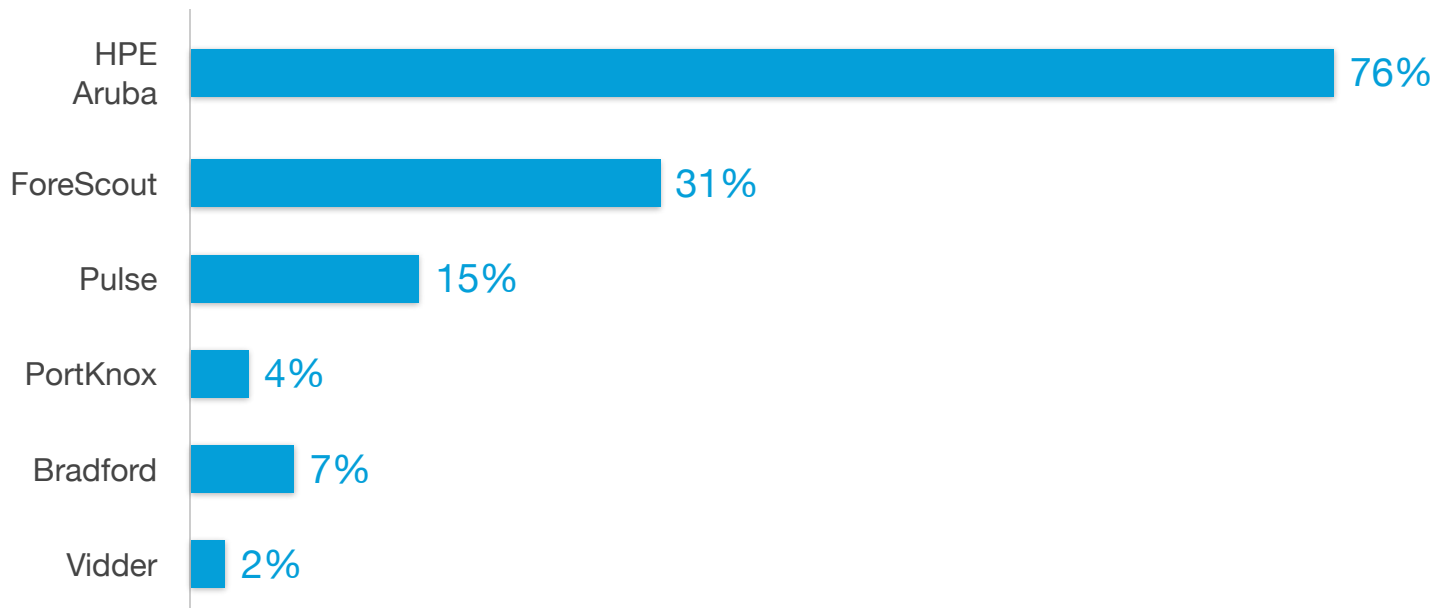

What vendors did you evaluate when choosing Cisco Identity Services Engine (ISE):

Source: TechValidate survey of 231 users of Cisco Identity Services Engine

TechValidate
by SurveyMonkey

✓ Validated

Published: Sep. 14, 2017 TVID: DD5-E8D-1CA