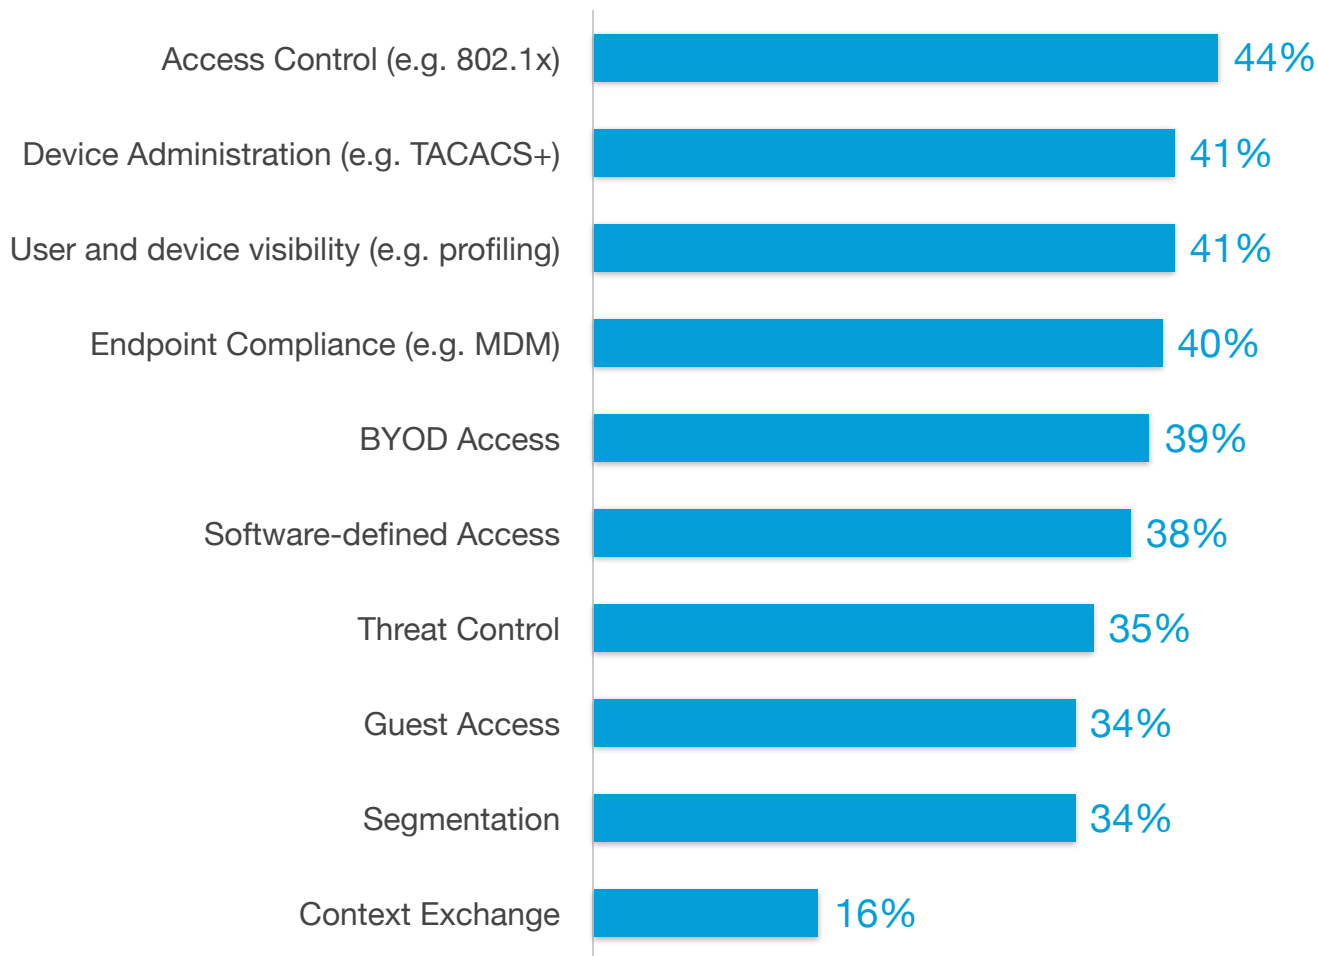

In which of the following areas do you plan to expand your use of ISE?

Source: TechValidate survey of 574 users of Cisco Identity Services Engine (ISE)

TechValidate
by SurveyMonkey

Validated

Published: Jan. 5, 2018 TVID: D02-3CB-3C0