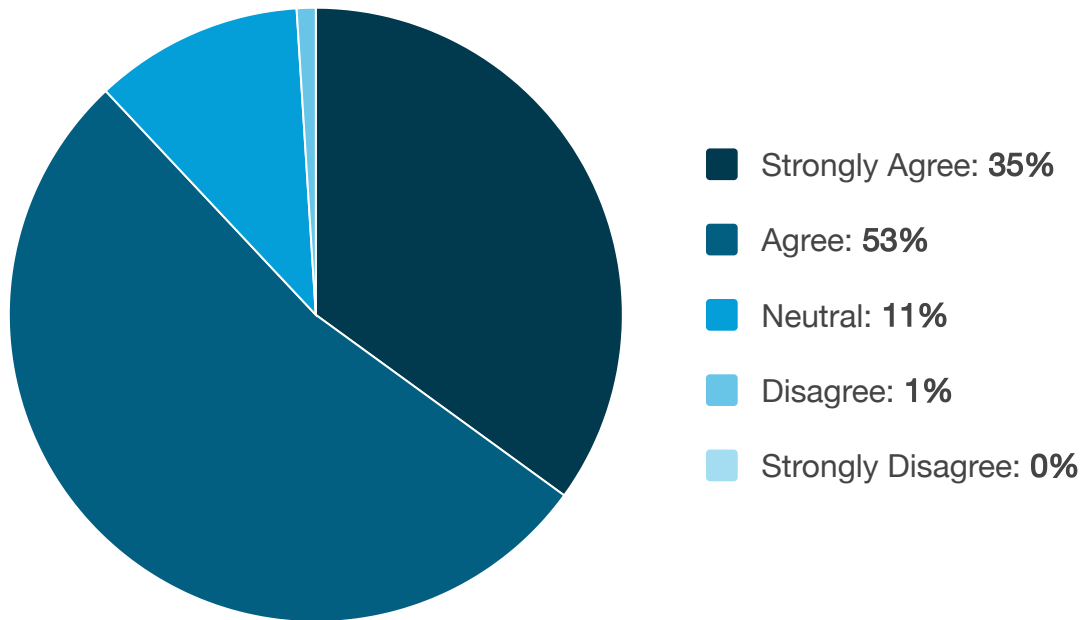

## Do you agree with the following statement?

Cisco ISE lets us see all the users and devices on the network, offer secure access at scale, and protect our network across the distributed enterprise.

Source: TechValidate survey of 589 users of Cisco Identity Services Engine (ISE)