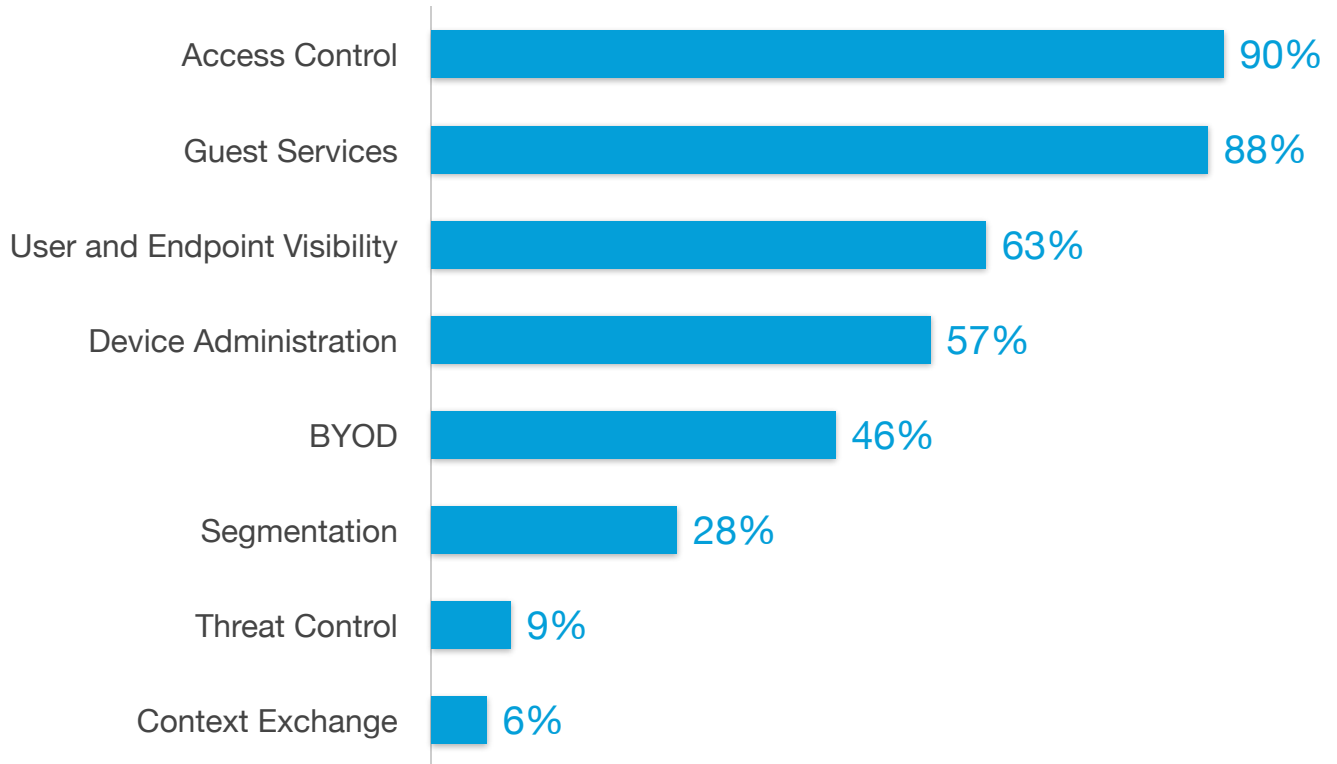

Which ISE services have you deployed in production?

Source: TechValidate survey of 607 users of Cisco Identity Services Engine (ISE)

TechValidate
by SurveyMonkey

✓ Validated

Published: Jan. 29, 2018 TVID: 520-6B0-499