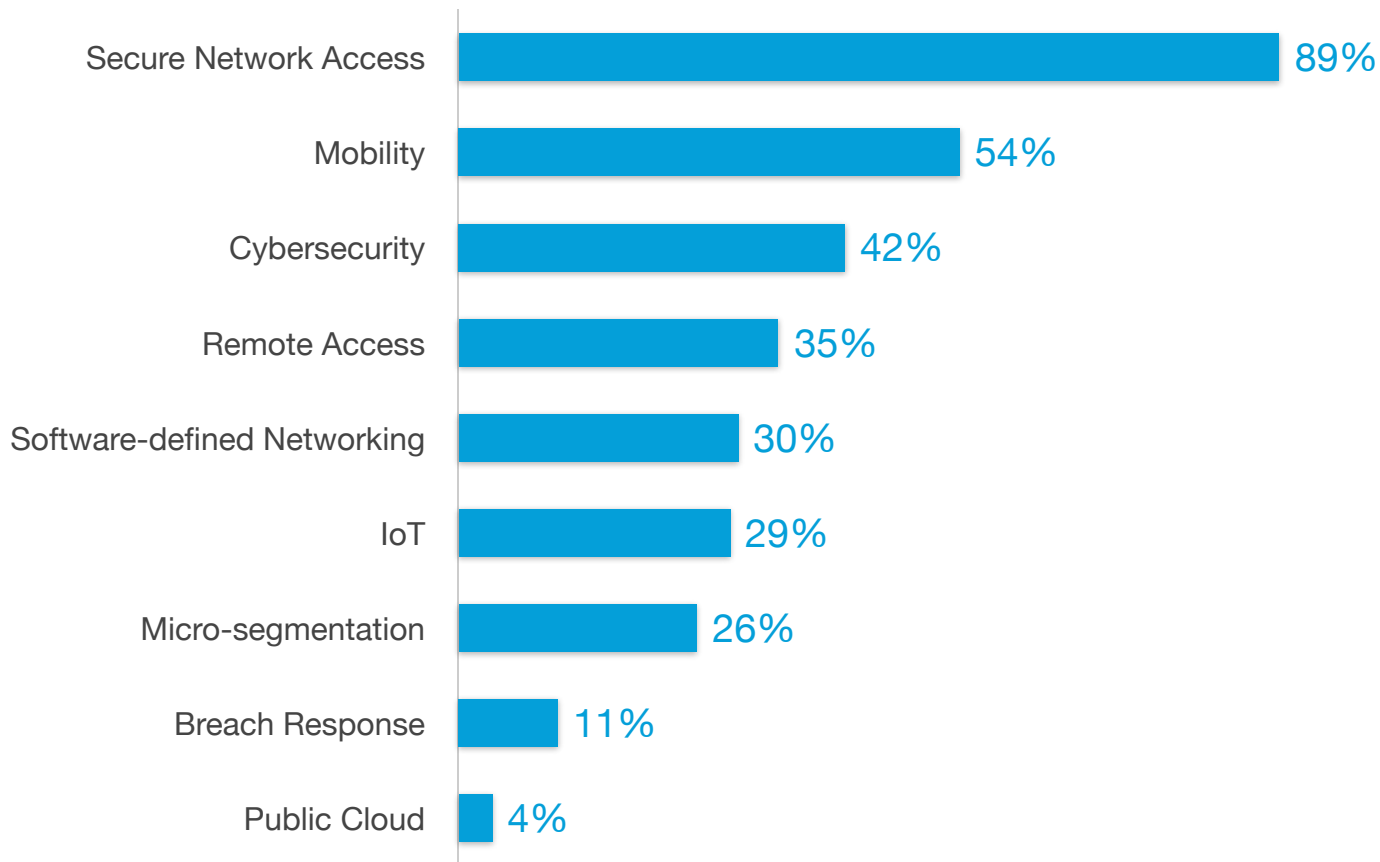

What IT trends drive the need for Cisco ISE?

Source: TechValidate survey of 594 users of Cisco Identity Services Engine (ISE)

TechValidate
by SurveyMonkey

✓ Validated

Published: Jan. 29, 2018 TVID: 507-407-178