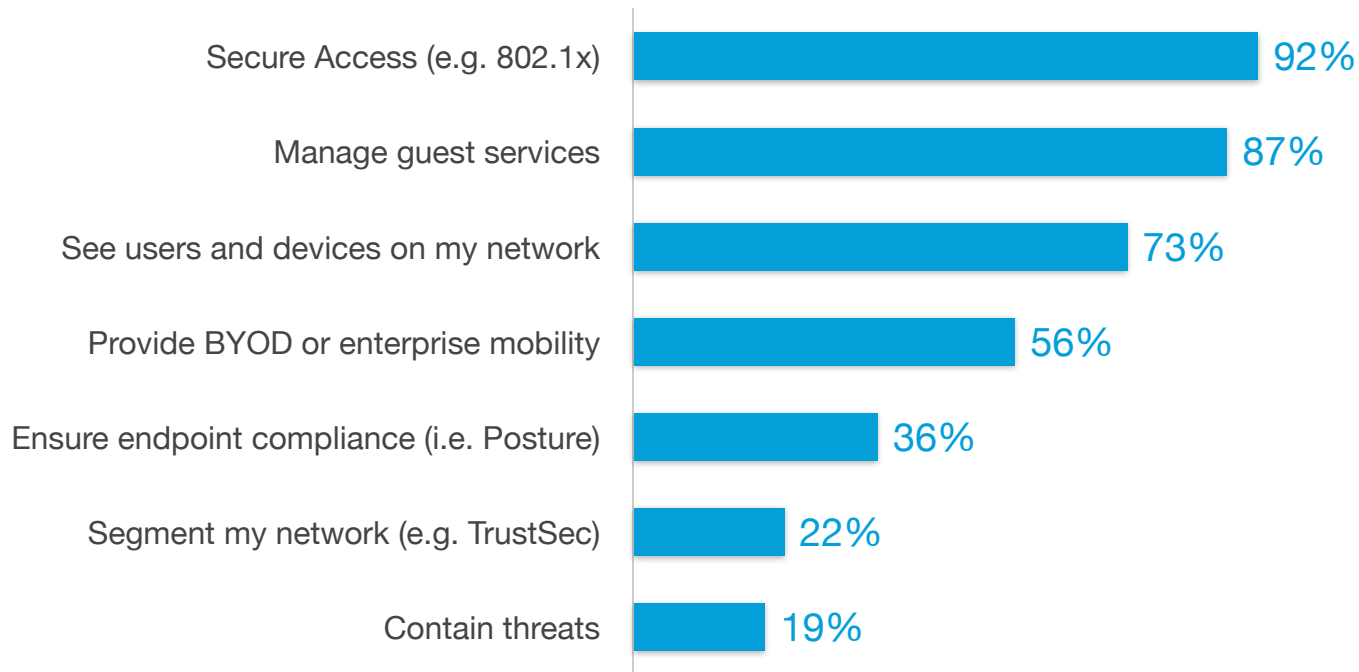

## Cisco ISE enables my organizations to:

Source: TechValidate survey of 398 users of Cisco Identity Services Engine

TechValidate  
by SurveyMonkey

✓ Validated

Published: Aug. 14, 2017 TVID: 4B3-345-63F