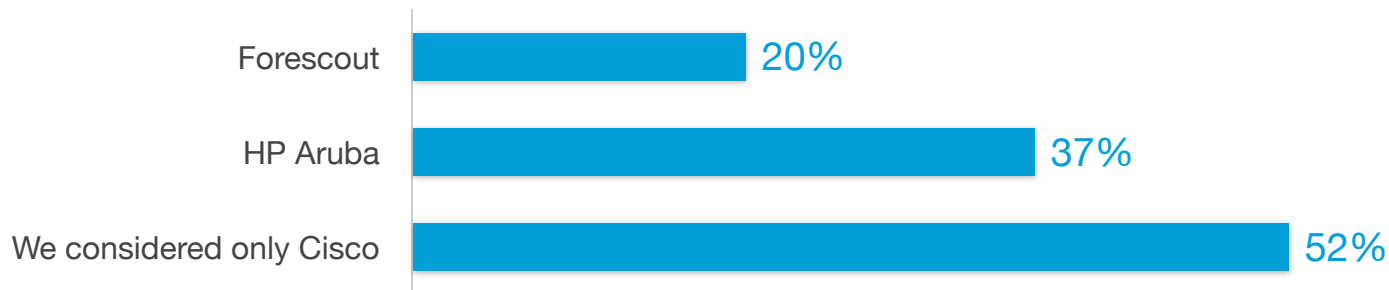

## What other Network Access Control vendors did you consider before investing in Cisco ISE?

Source: TechValidate survey of 153 users of Cisco ISE

✓ Validated

Published: Apr. 14, 2020 TVID: 4AB-E7A-299

TechValidate  
by SurveyMonkey