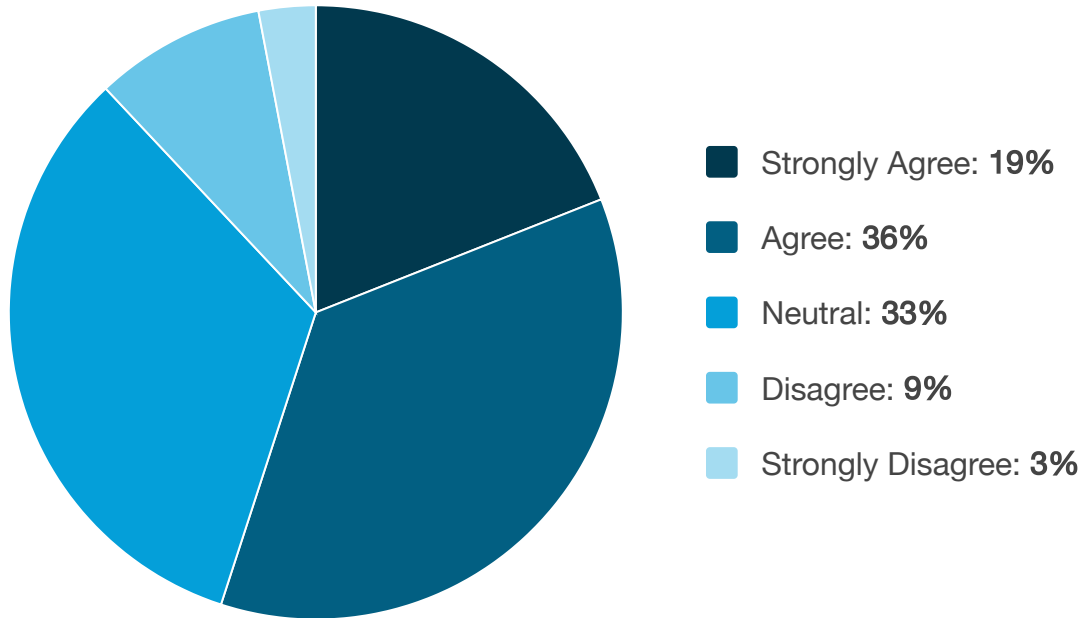

Cisco ISE was a key factor in our decision to purchase other Cisco products and solutions.

Source: TechValidate survey of 594 users of Cisco Identity Services Engine (ISE)

TechValidate
by SurveyMonkey

✓ Validated