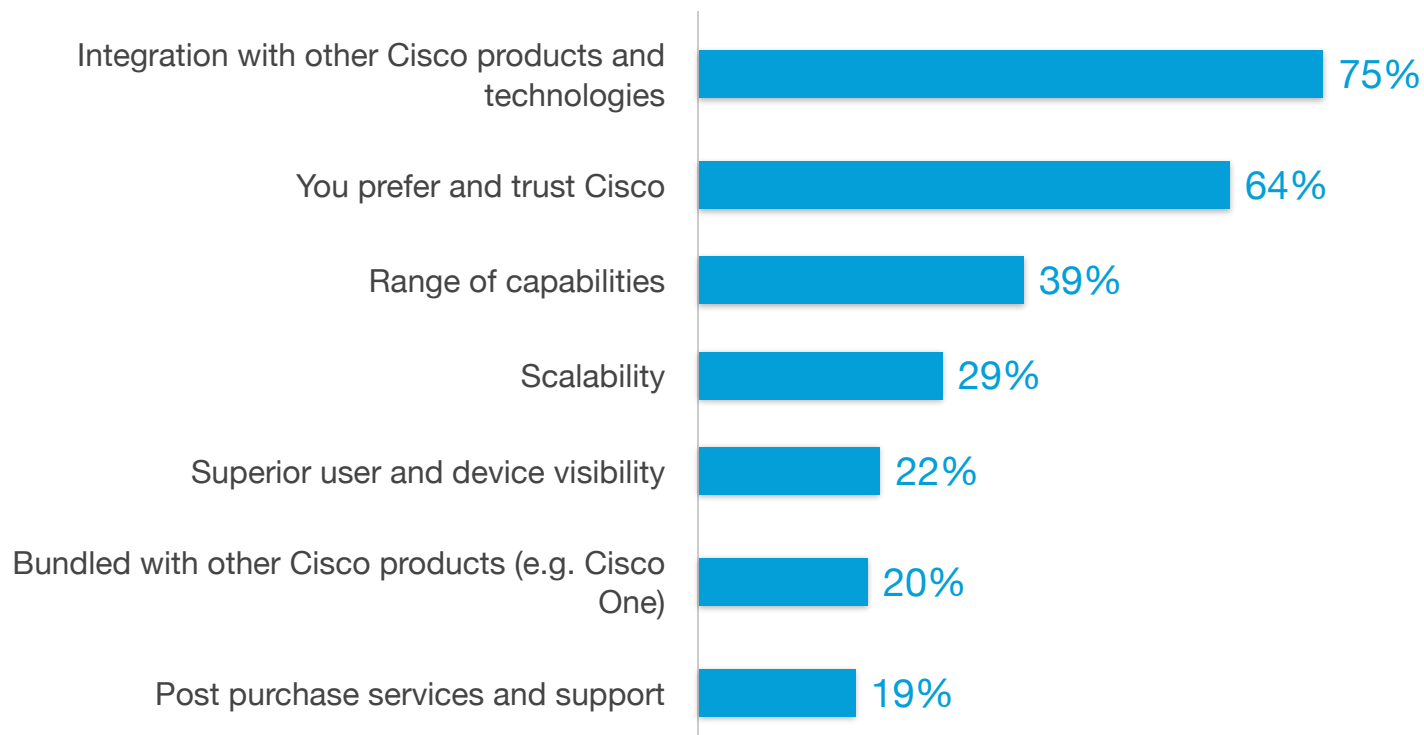

Why did you choose ISE versus competitors?

Source: TechValidate survey of 595 users of Cisco Identity Services Engine (ISE)

TechValidate
by SurveyMonkey

✓ Validated

Published: Jan. 29, 2018 TVID: 223-201-19E