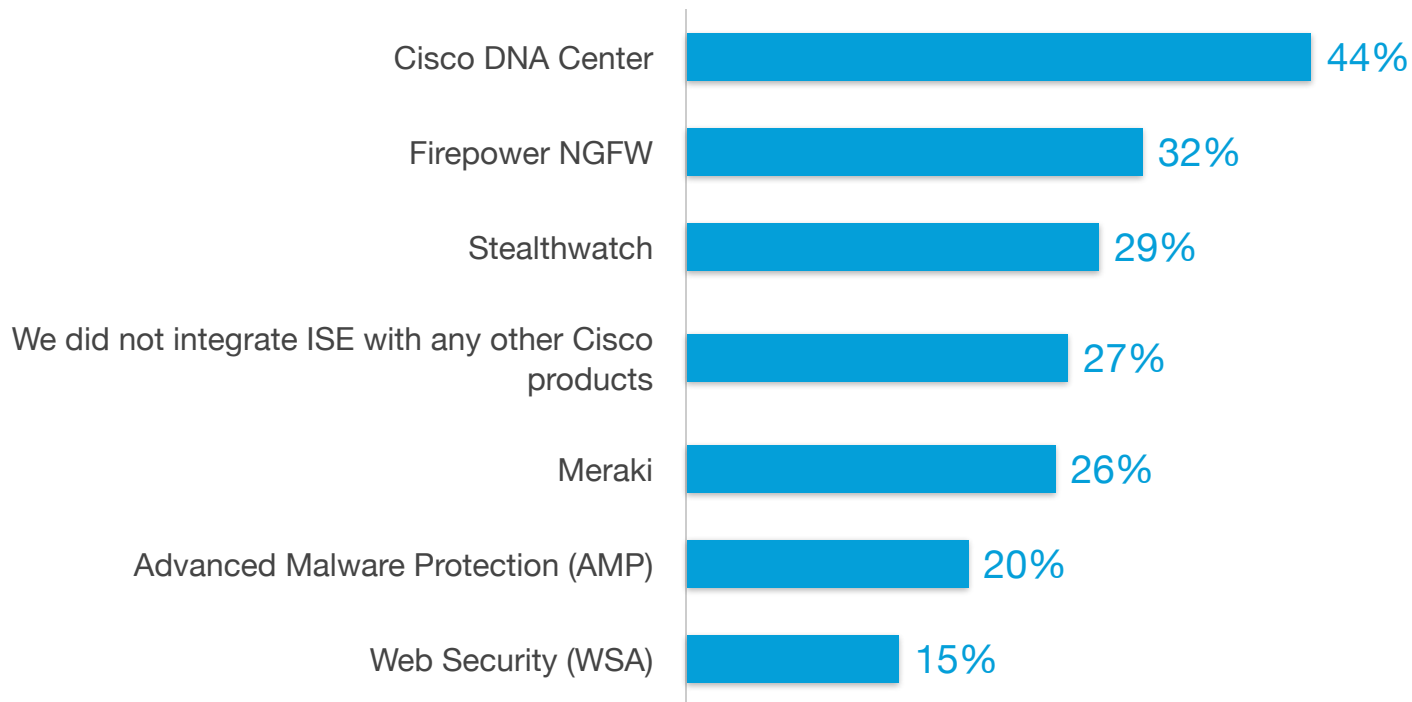

Which Cisco products have you integrated with Cisco ISE?

Source: TechValidate survey of 154 users of Cisco ISE

✓ Validated

Published: Mar. 17, 2020 TVID: 066-098-12C

TechValidate
by SurveyMonkey