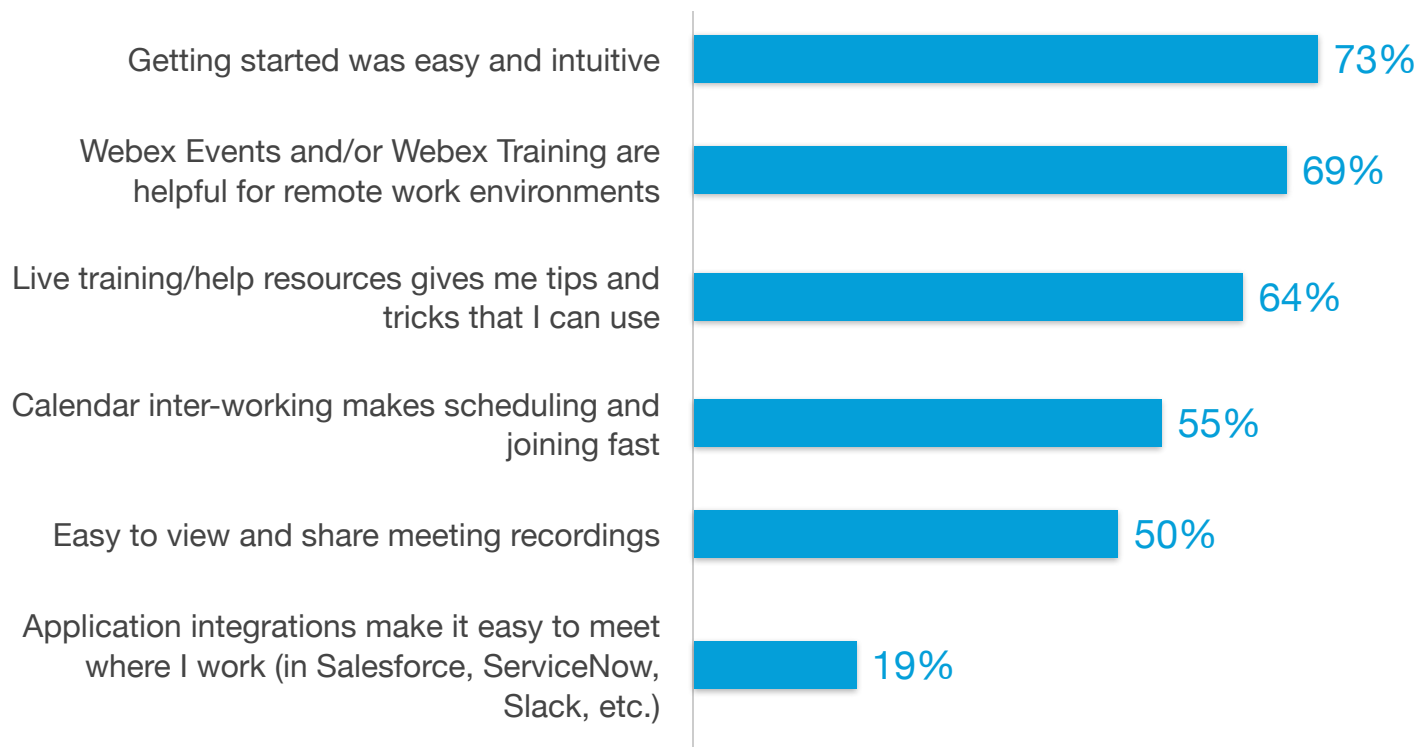

Which of the following features have been important to your remote work needs?

Survey Overview Data

Source: TechValidate survey of 154 users of Cisco Webex

✓ Validated

Published: Oct. 13, 2020 TVID: B3B-2D7-B2A