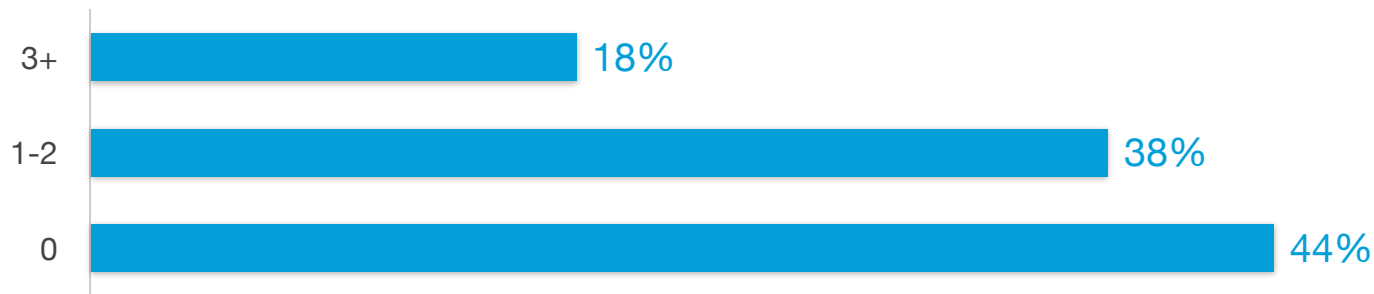

How many integrations/bots have you made?

Source: TechValidate survey of 241 users of Cisco Webex

✓ Validated

Published: Aug. 7, 2019 TVID: 67D-9DE-79D

TechValidate
by SurveyMonkey