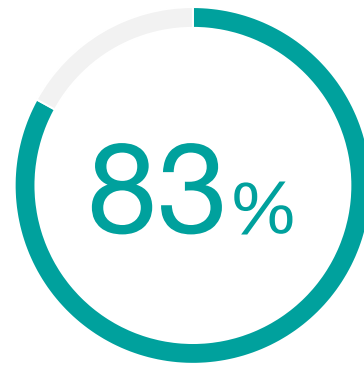

EMBURSE CHROME RIVER CUSTOMER STATISTIC

83% of Emburse customers said  
saw a return on investment within 18  
months.

Source: TechValidate survey of 145 customers of Emburse Chrome River

✓ Validated

Published: Aug. 3, 2022 TVID: F28-132-833