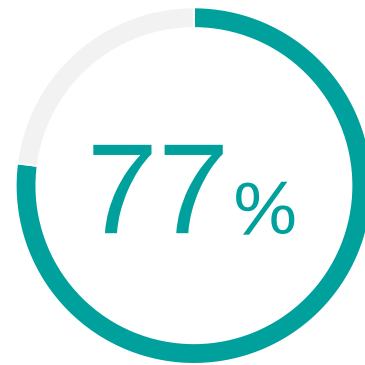

CHROME RIVER BY EMBURSE CUSTOMER STATISTIC

77% of surveyed Educational Institution customers estimate their finance team has saved over 5 hours per month by using Emburse Chrome River.

Source: TechValidate survey of 30 customers of Chrome River by Emburse