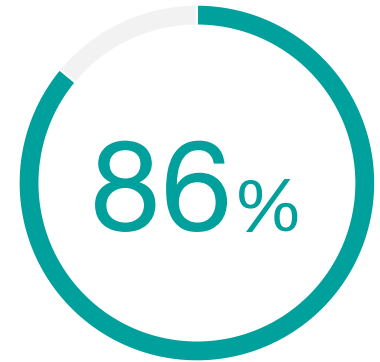

Chrome River helps non-traveling employees

86% of customers surveyed said they use Chrome River to reimburse **non-traveling employees for expenses.**

Source: TechValidate survey of 107 users of Chrome River by Emburse