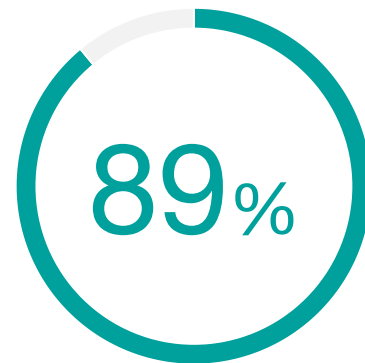

EMBURSE CHROME RIVER CUSTOMER STATISTIC

89% of previous Concur Customers  
rated Emburse Chrome River's  
**system reliability** as **better** than  
Concur's.

Source: TechValidate survey of 28 customers of Emburse Chrome River